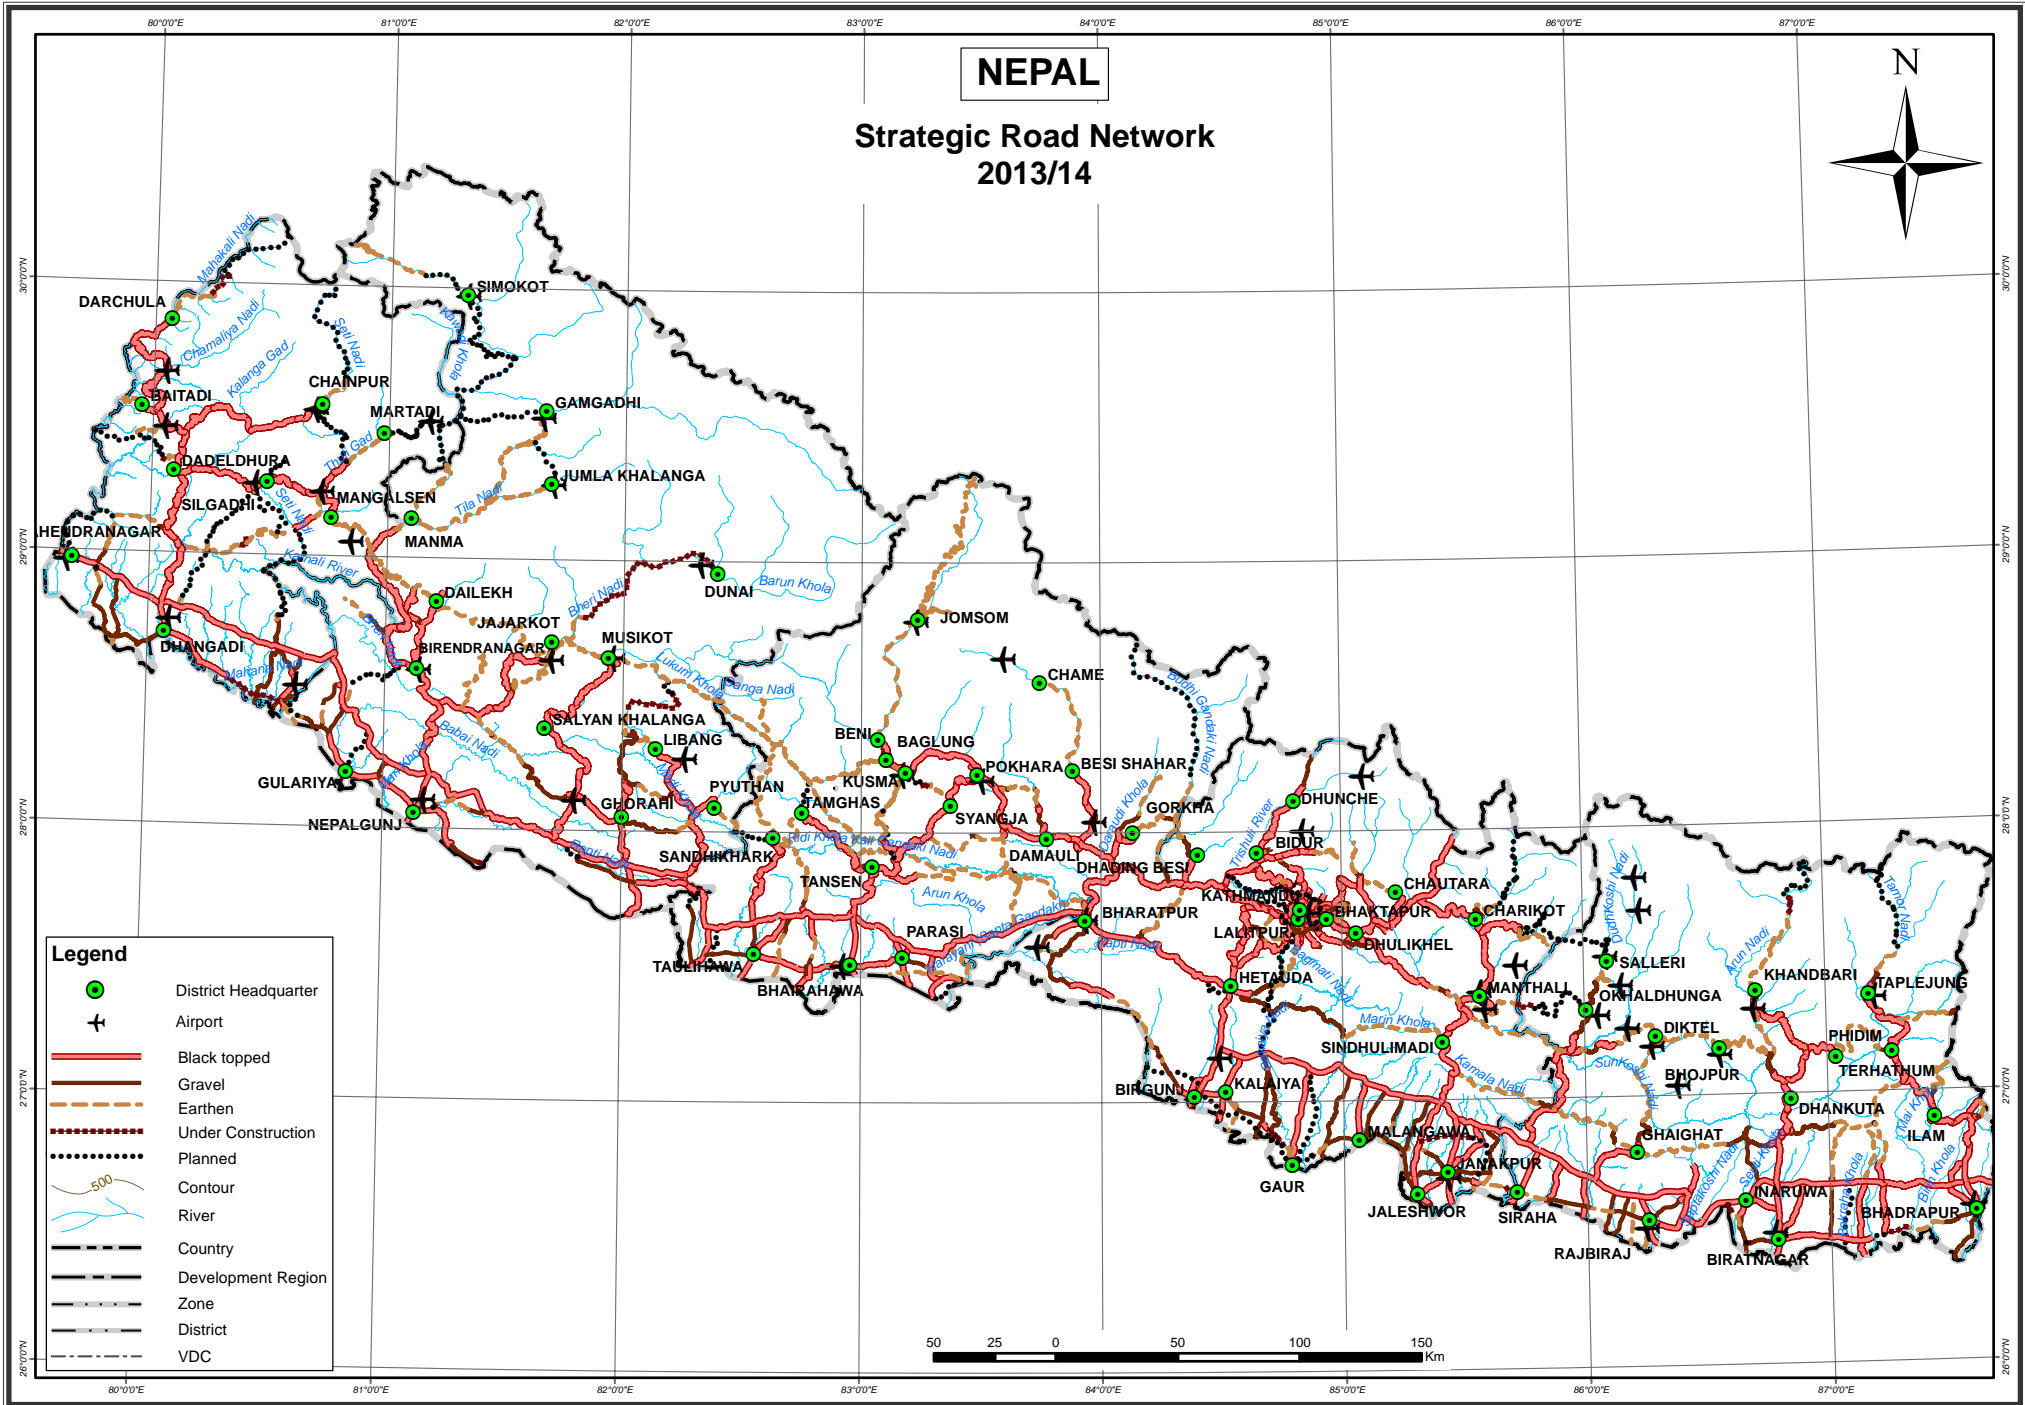

# NEPAL

## Strategic Road Network 2013/14

### Legend

- District Headquarter
- Airport
- Black topped
- Gravel
- Earthen
- Under Construction
- Planned
- Contour
- River
- Country
- Development Region
- Zone
- District
- VDC