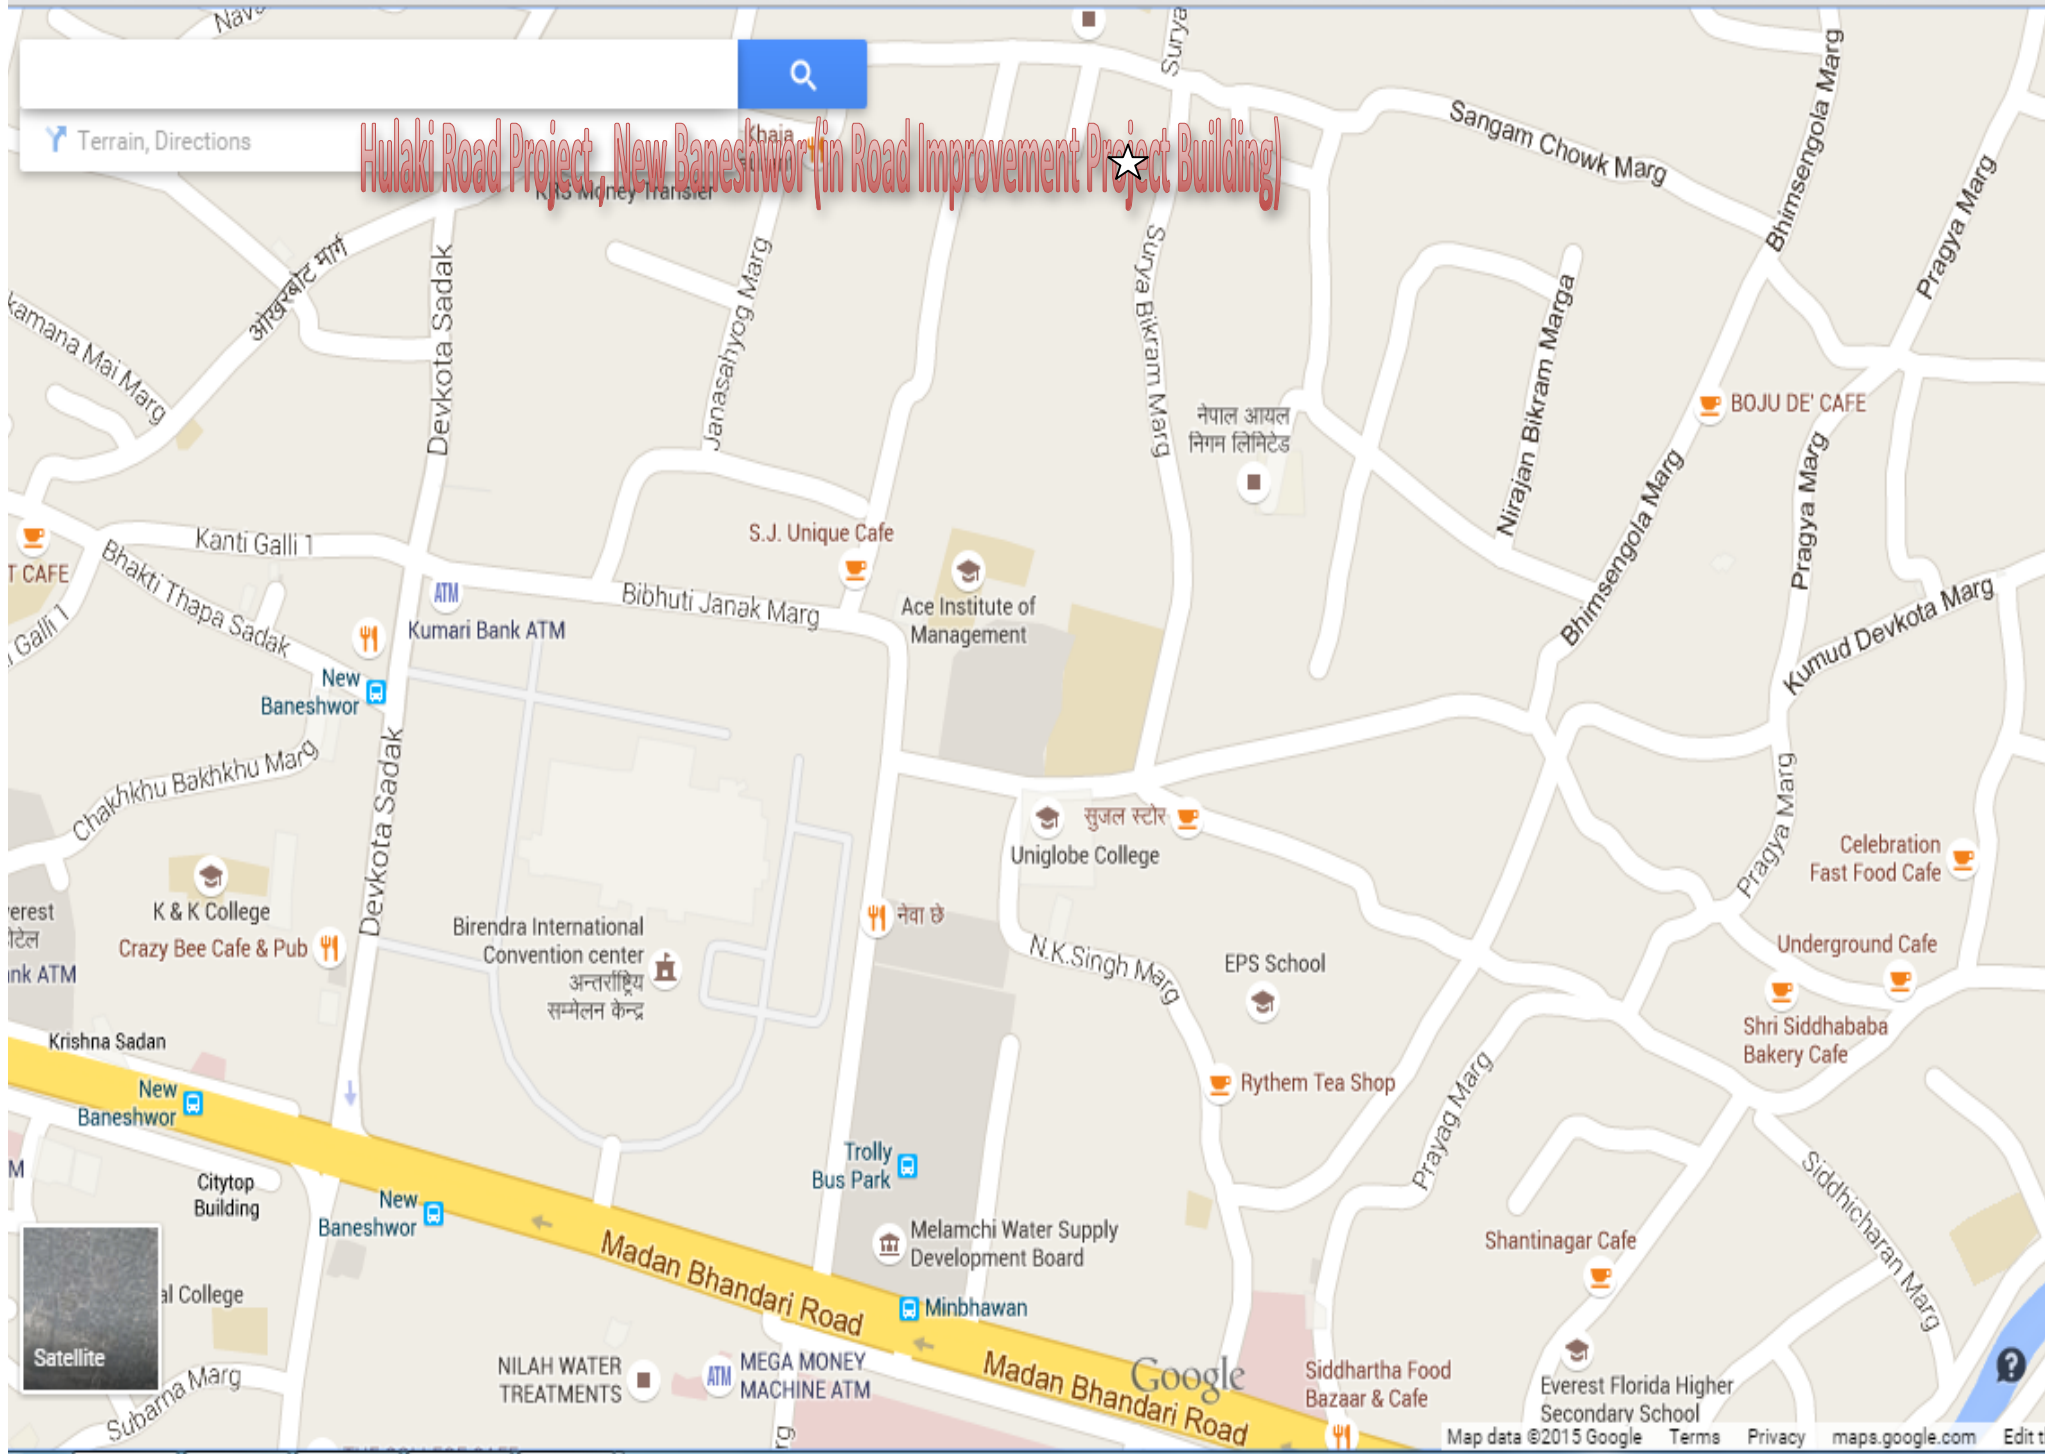

Hulaki Road Project, New Baneshwor (in Road Improvement Project Building)

NILAH WATER TREATMENTS

MEGA MONEY MACHINE ATM

Google

Siddhartha Food Bazaar & Cafe